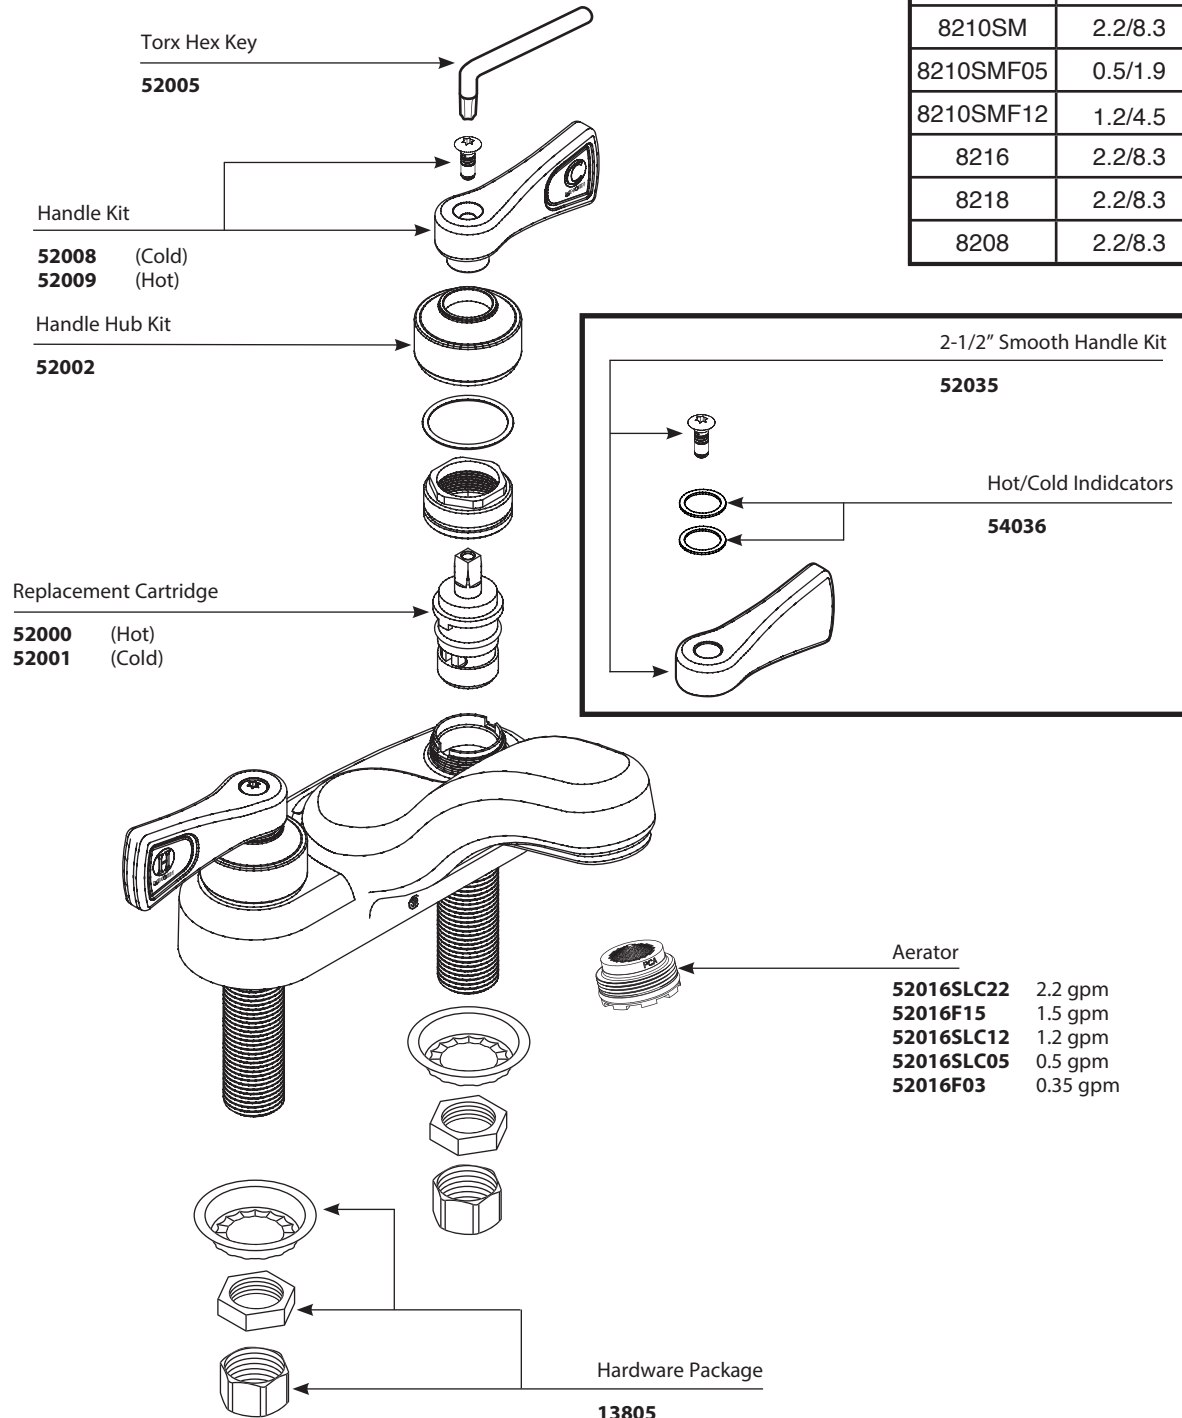

■ Order by Part Number

*There is more than one version of this model.
Page down to identify the version you have.*

Two-Handle Lavatory Faucet		
MODEL	FLOW (gpm/ Lpm)	HANDLE STYLE
8210	2.2/8.3	Decal
8210F12	1.2/4.5	Decal
8210F05	0.5/1.9	Decal
8210F03	0.35/1.3	Decal
8210SM	2.2/8.3	Smooth
8210SMF05	0.5/1.9	Smooth
8210SMF12	1.2/4.5	Smooth
8216	2.2/8.3	Decal
8218	2.2/8.3	Decal
8208	2.2/8.3	Decal

■ Order by Part Number

Two-Handle Lavatory Faucet		
MODEL	HANDLE	FINISH
8208	Lever	Chrome w/Chain Stay
8210	Lever	Chrome
8216	Lever	Chrome w/pop-up
8218	Lever	Chrome w/Grid Waste